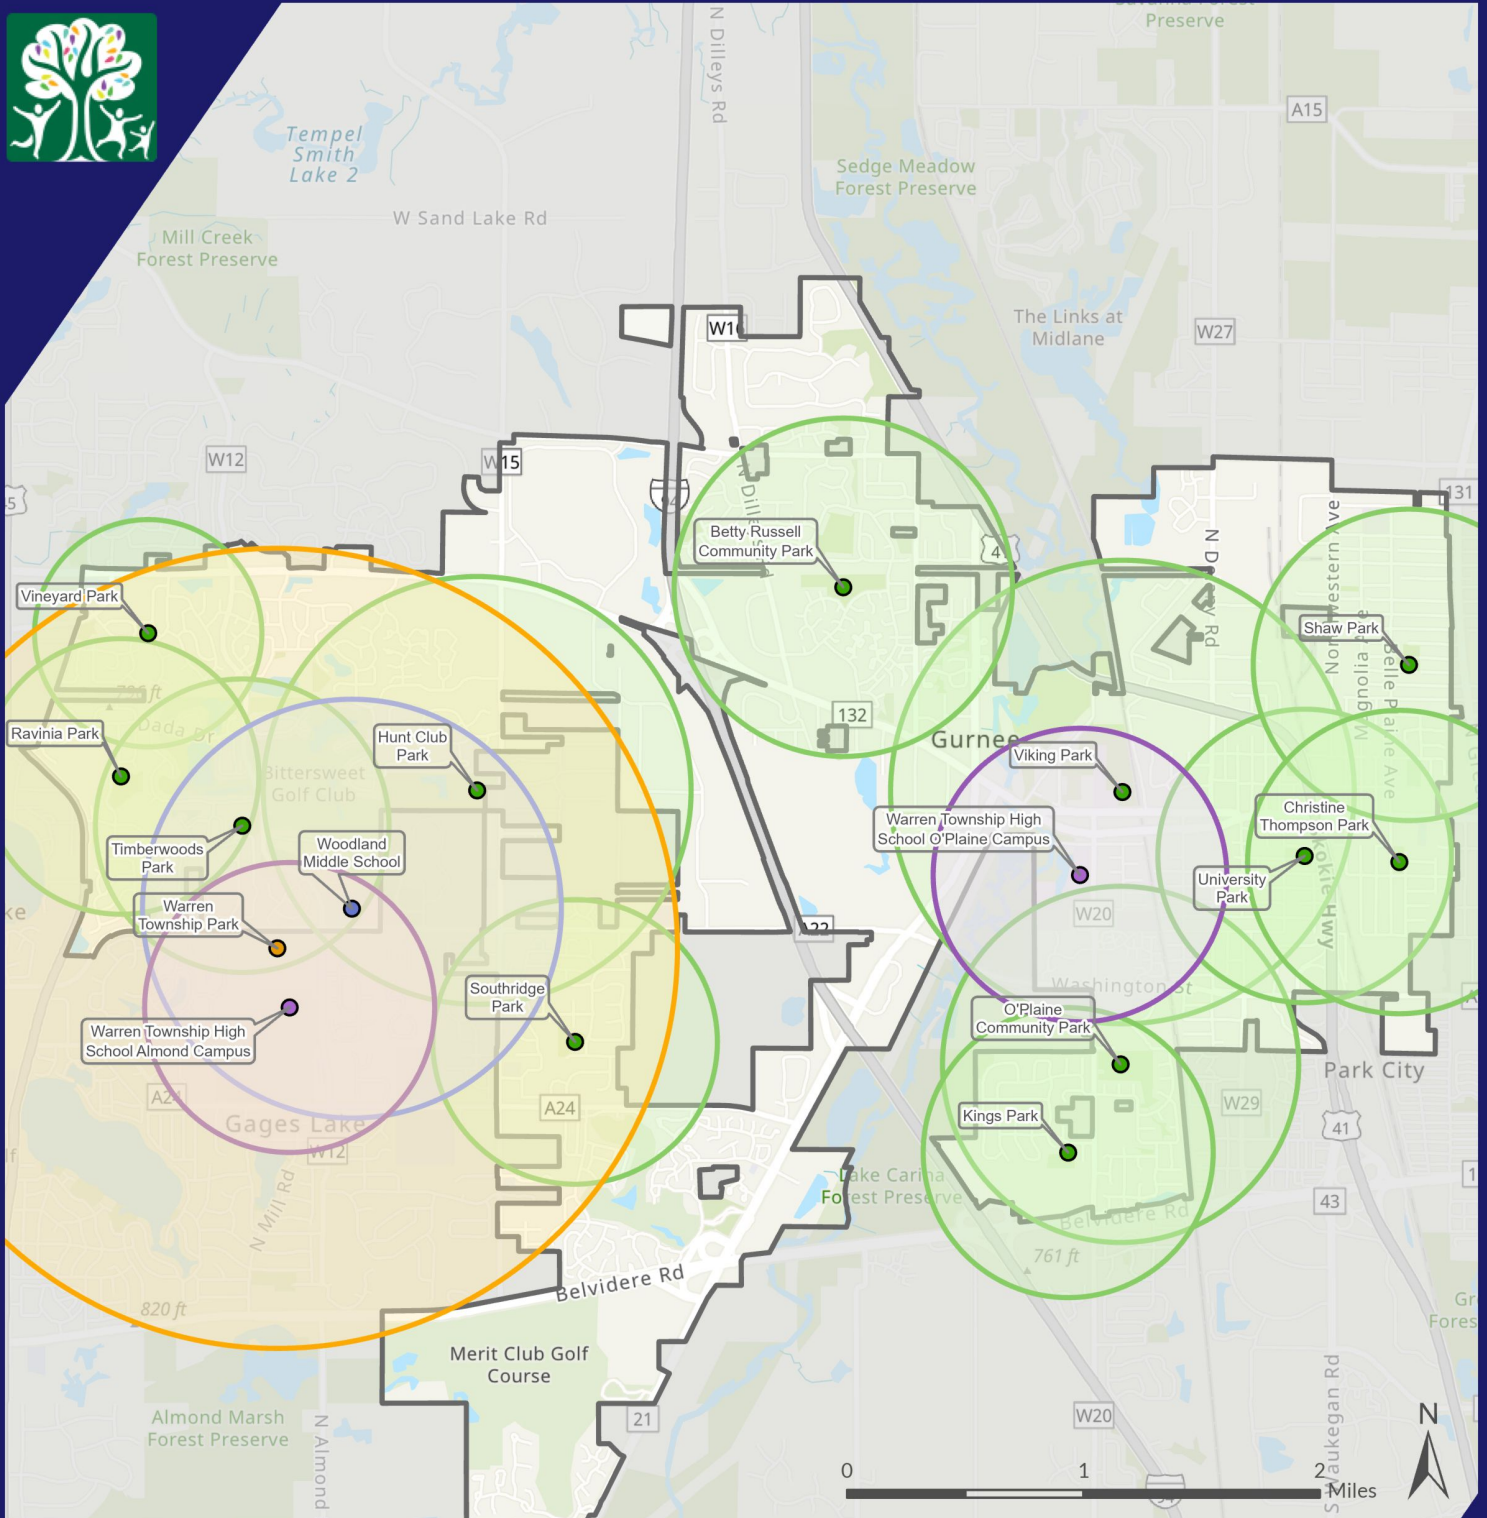

# Gurnee Park District

Ball Fields (Diamond)

Recommended Level: 1 Field / 2,000 People

-  Local Road
-  Major Road
-  Highway
-  Village Boundary
-  Gurnee Park District
-  Village of Gurnee
-  School District 50
-  School District 56
-  School District 121
-  Warren Township
-  Lake County Forest Preserve
-  Heather Ridge