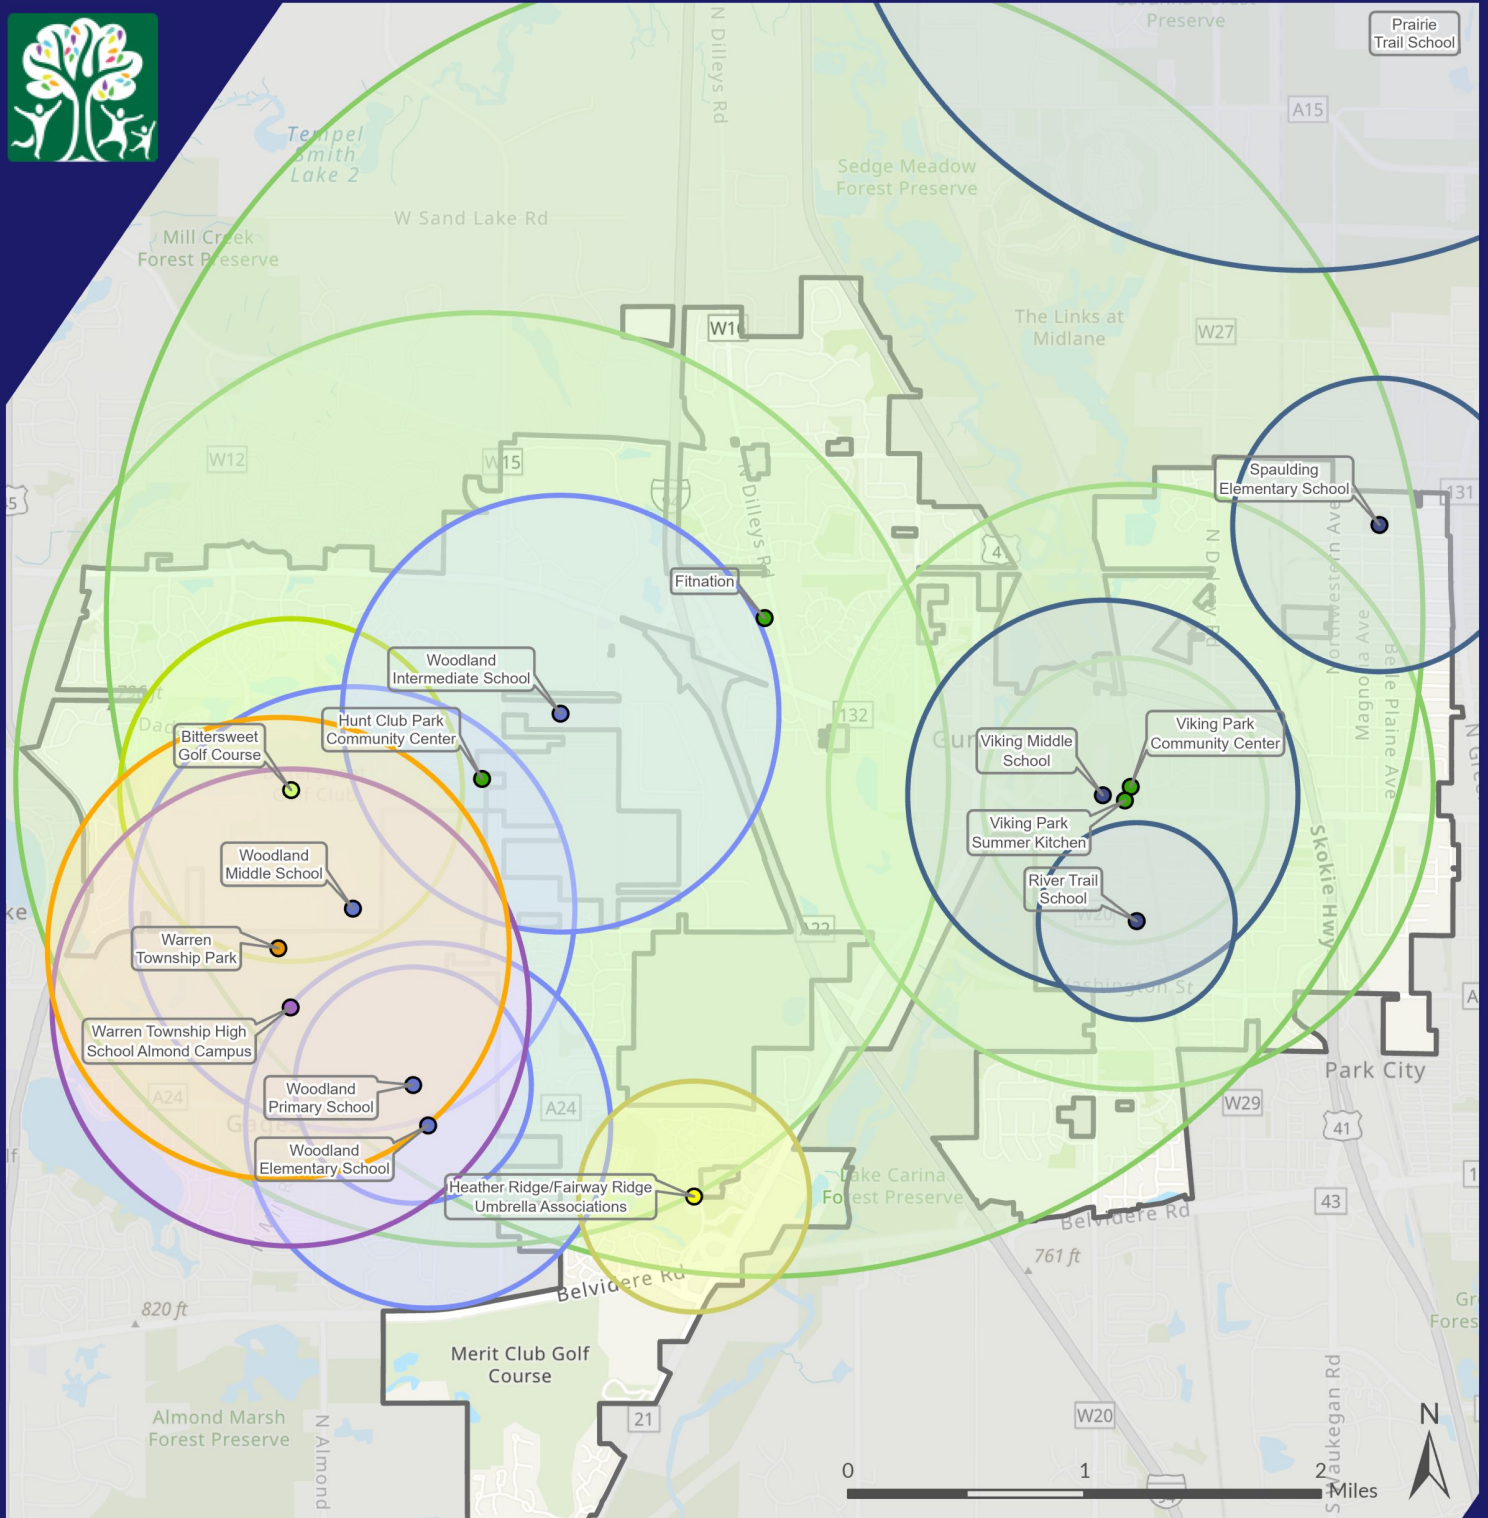

Gurnee Park District

Indoor Fitness / Recreation Space

Recommended Level: 2 SqFt / 1 Person

-  Local Road
-  Major Road
-  Highway
-  Village Boundary
-  Gurnee Park District
-  Village of Gurnee
-  School District 50
-  School District 56
-  School District 121
-  Warren Township
-  Lake County Forest Preserve
-  Heather Ridge