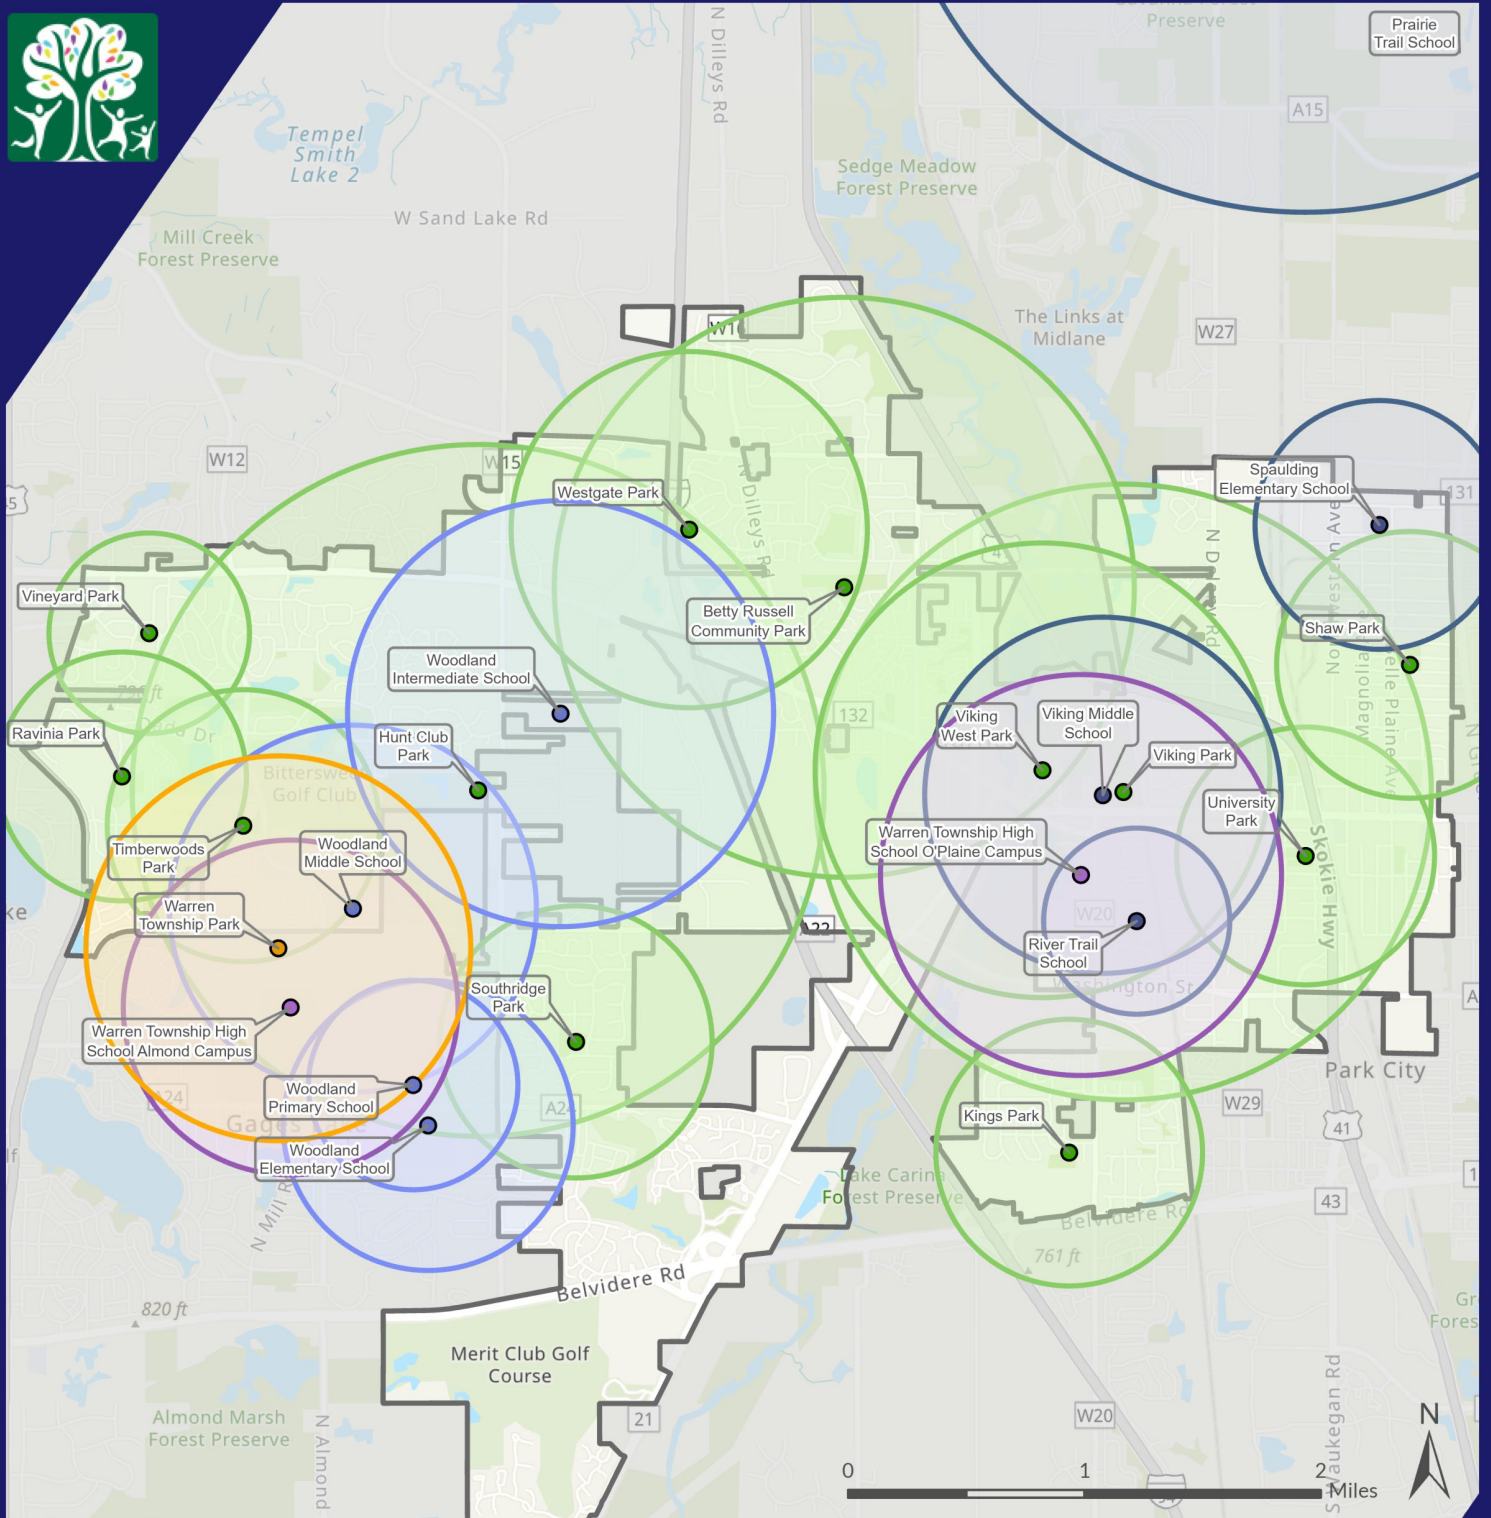

# Gurnee Park District

Multi-Purpose Fields (Rectangular)

Recommended Level: 1 Field / 1,500 People

-  Local Road
-  Major Road
-  Highway
-  Village Boundary
-  Gurnee Park District
-  Village of Gurnee
-  School District 50
-  School District 56
-  School District 121
-  Warren Township
-  Lake County Forest Preserve
-  Heather Ridge