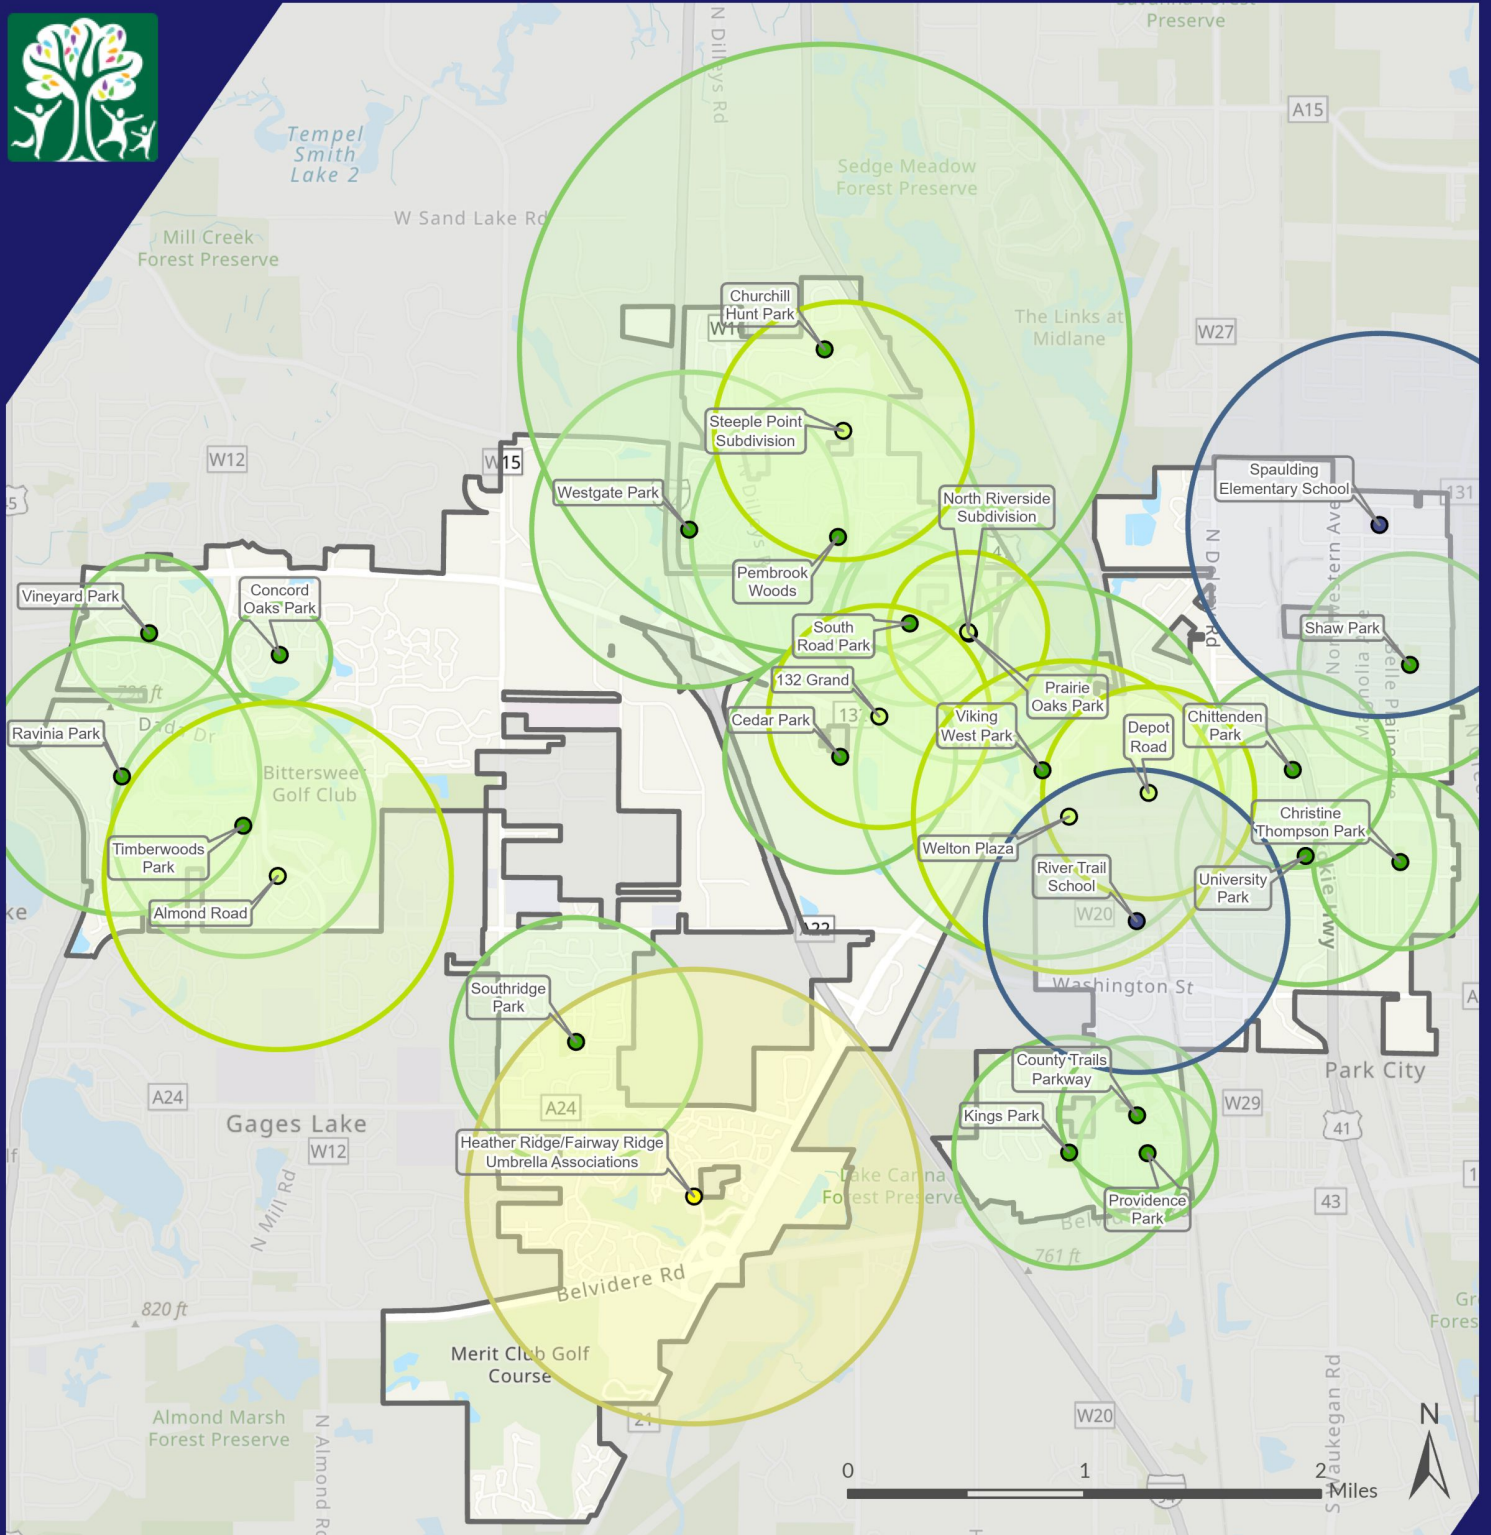

# Gurnee Park District

Neighborhood Parks

Recommended Level: 5 Acres / 1,000 People

- Local Road
- Major Road
- Highway
- Village Boundary
- Gurnee Park District
- Village of Gurnee
- School District 50
- School District 121
- Warren Township
- Lake County Forest Preserve
- Heather Ridge