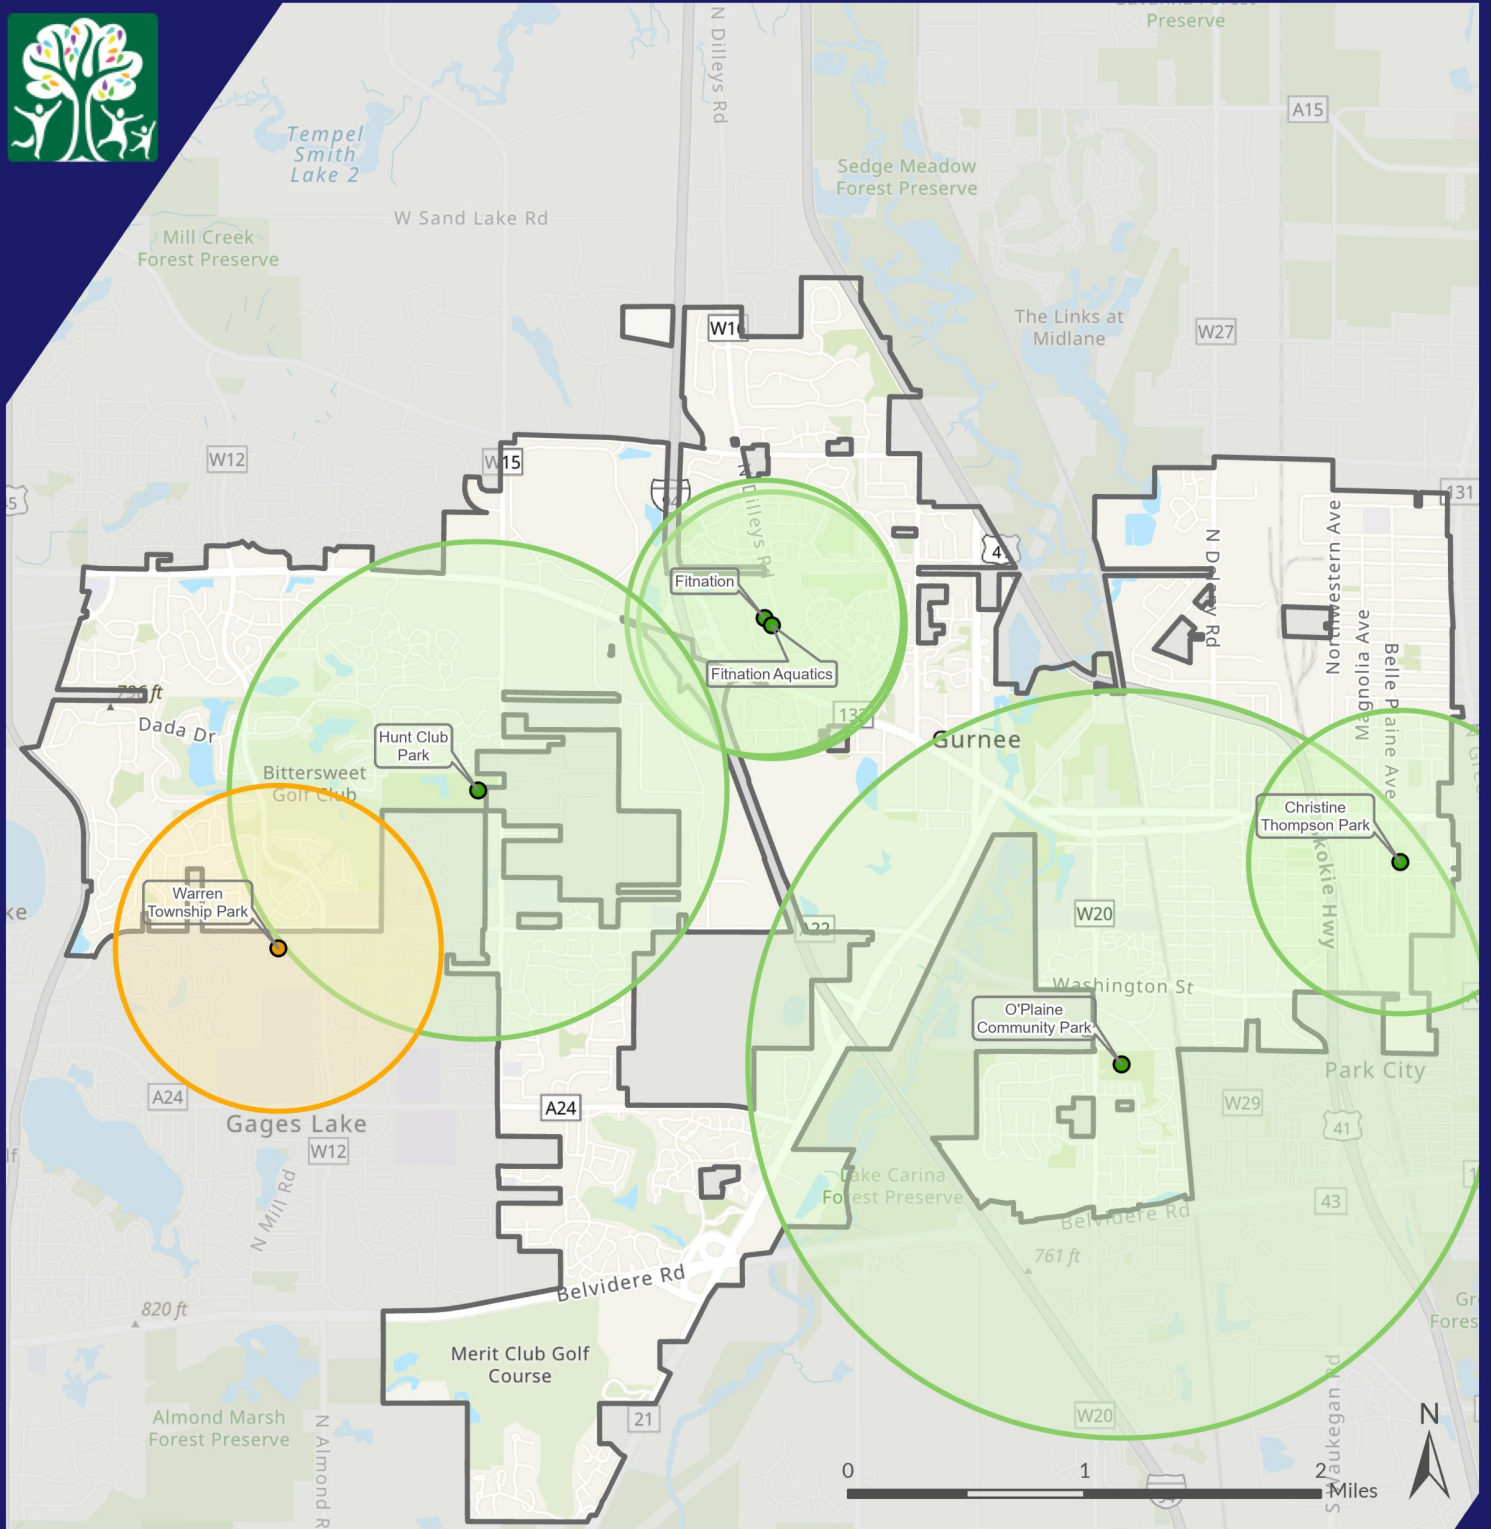

Gurnee Park District

Pickleball Courts

Recommended Level: 1 Court / 2,000 People

- Local Road
- Major Road
- Highway
- Village Boundary
- Gurnee Park District
- Village of Gurnee
- School District 50
- School District 56
- School District 121
- Warren Township
- Lake County Forest Preserve
- Heather Ridge

County of Lake, IL, Esri, TomTom, Garmin, SatNav, GeoInformation, Intel, NASA, Google, AMPs