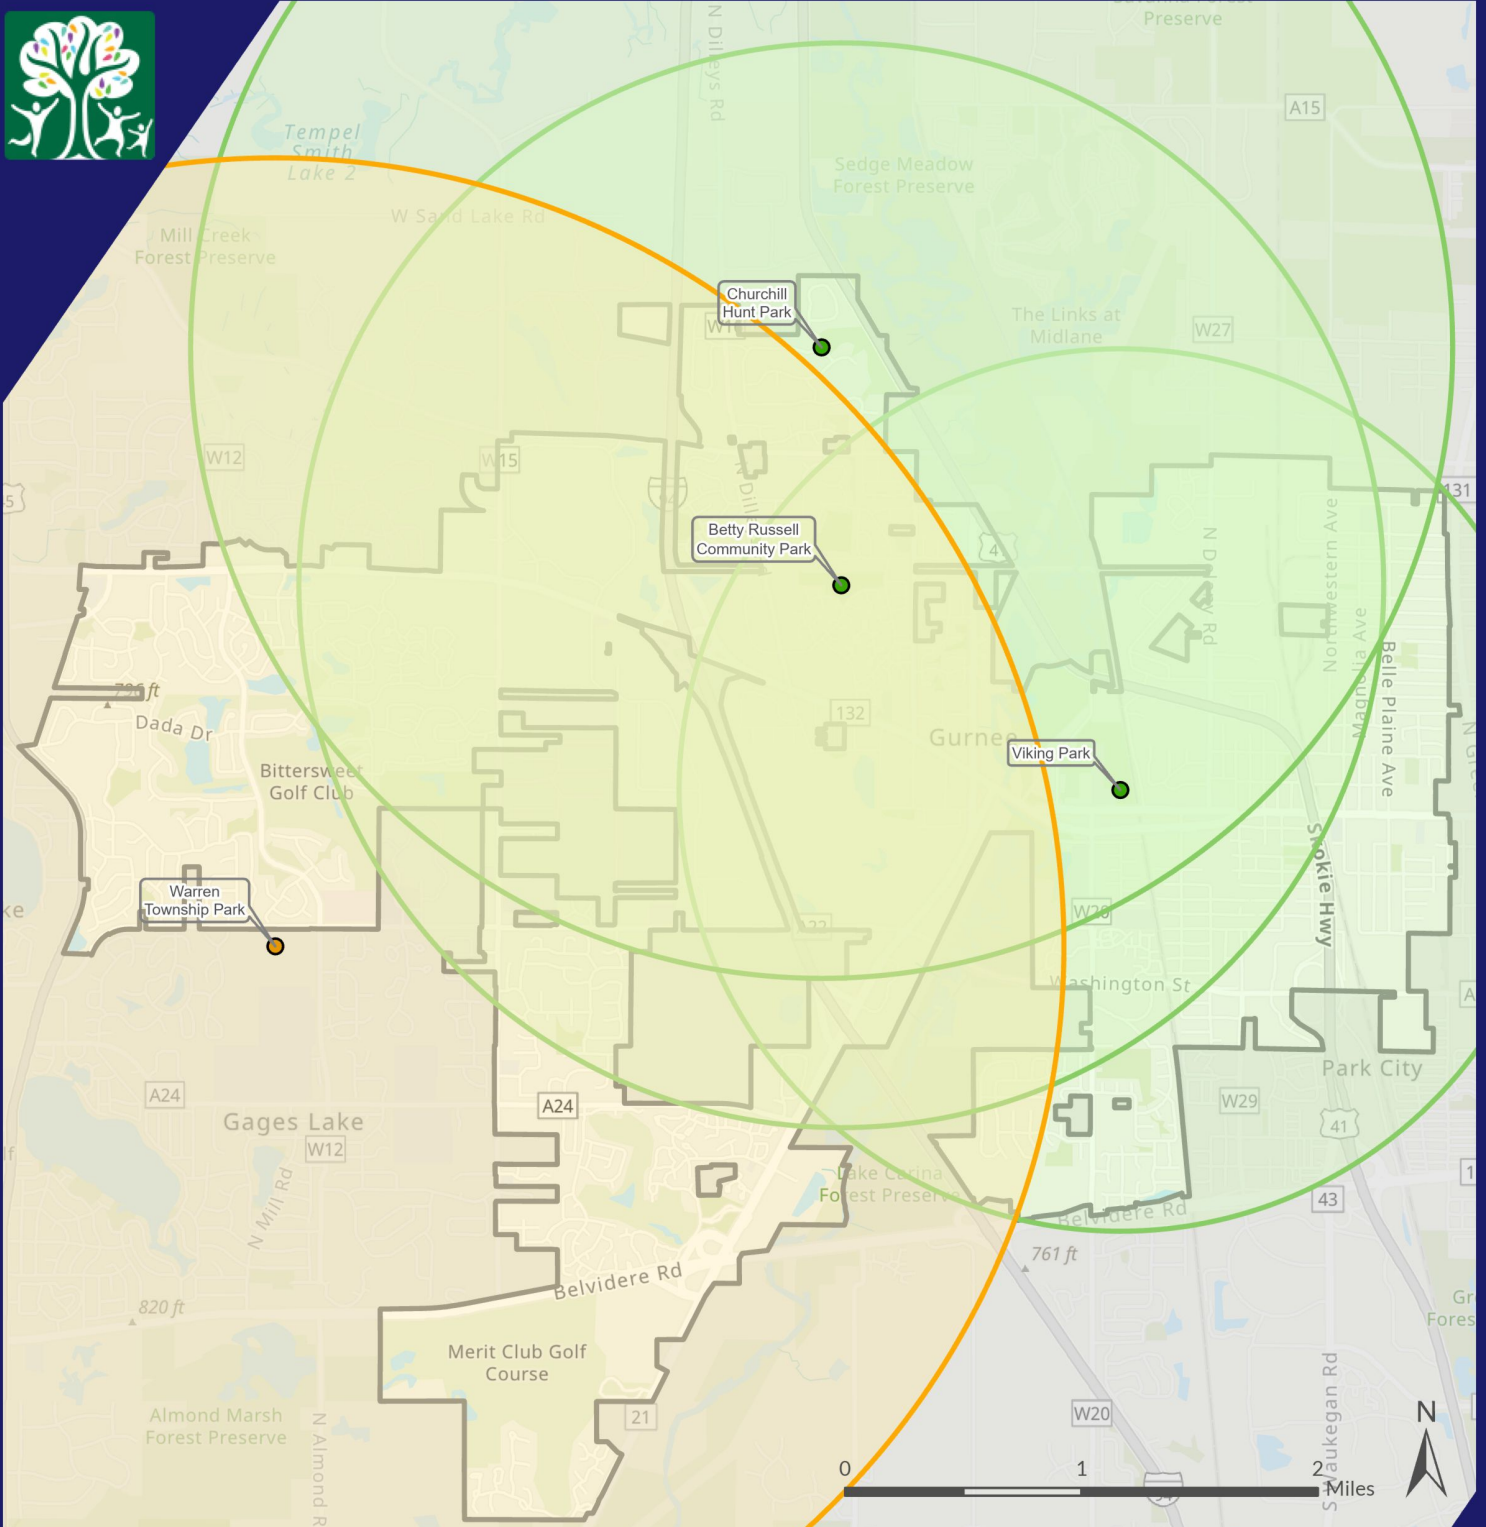

Gurnee Park District

Skate Parks

Recommended Level: 1 Site / 20,000 People

- Local Road
- Major Road
- Highway
- Village Boundary
- Gurnee Park District
- Village of Gurnee
- School District 50
- School District 56
- School District 121
- Warren Township
- Lake County Forest Preserve
- Heather Ridge