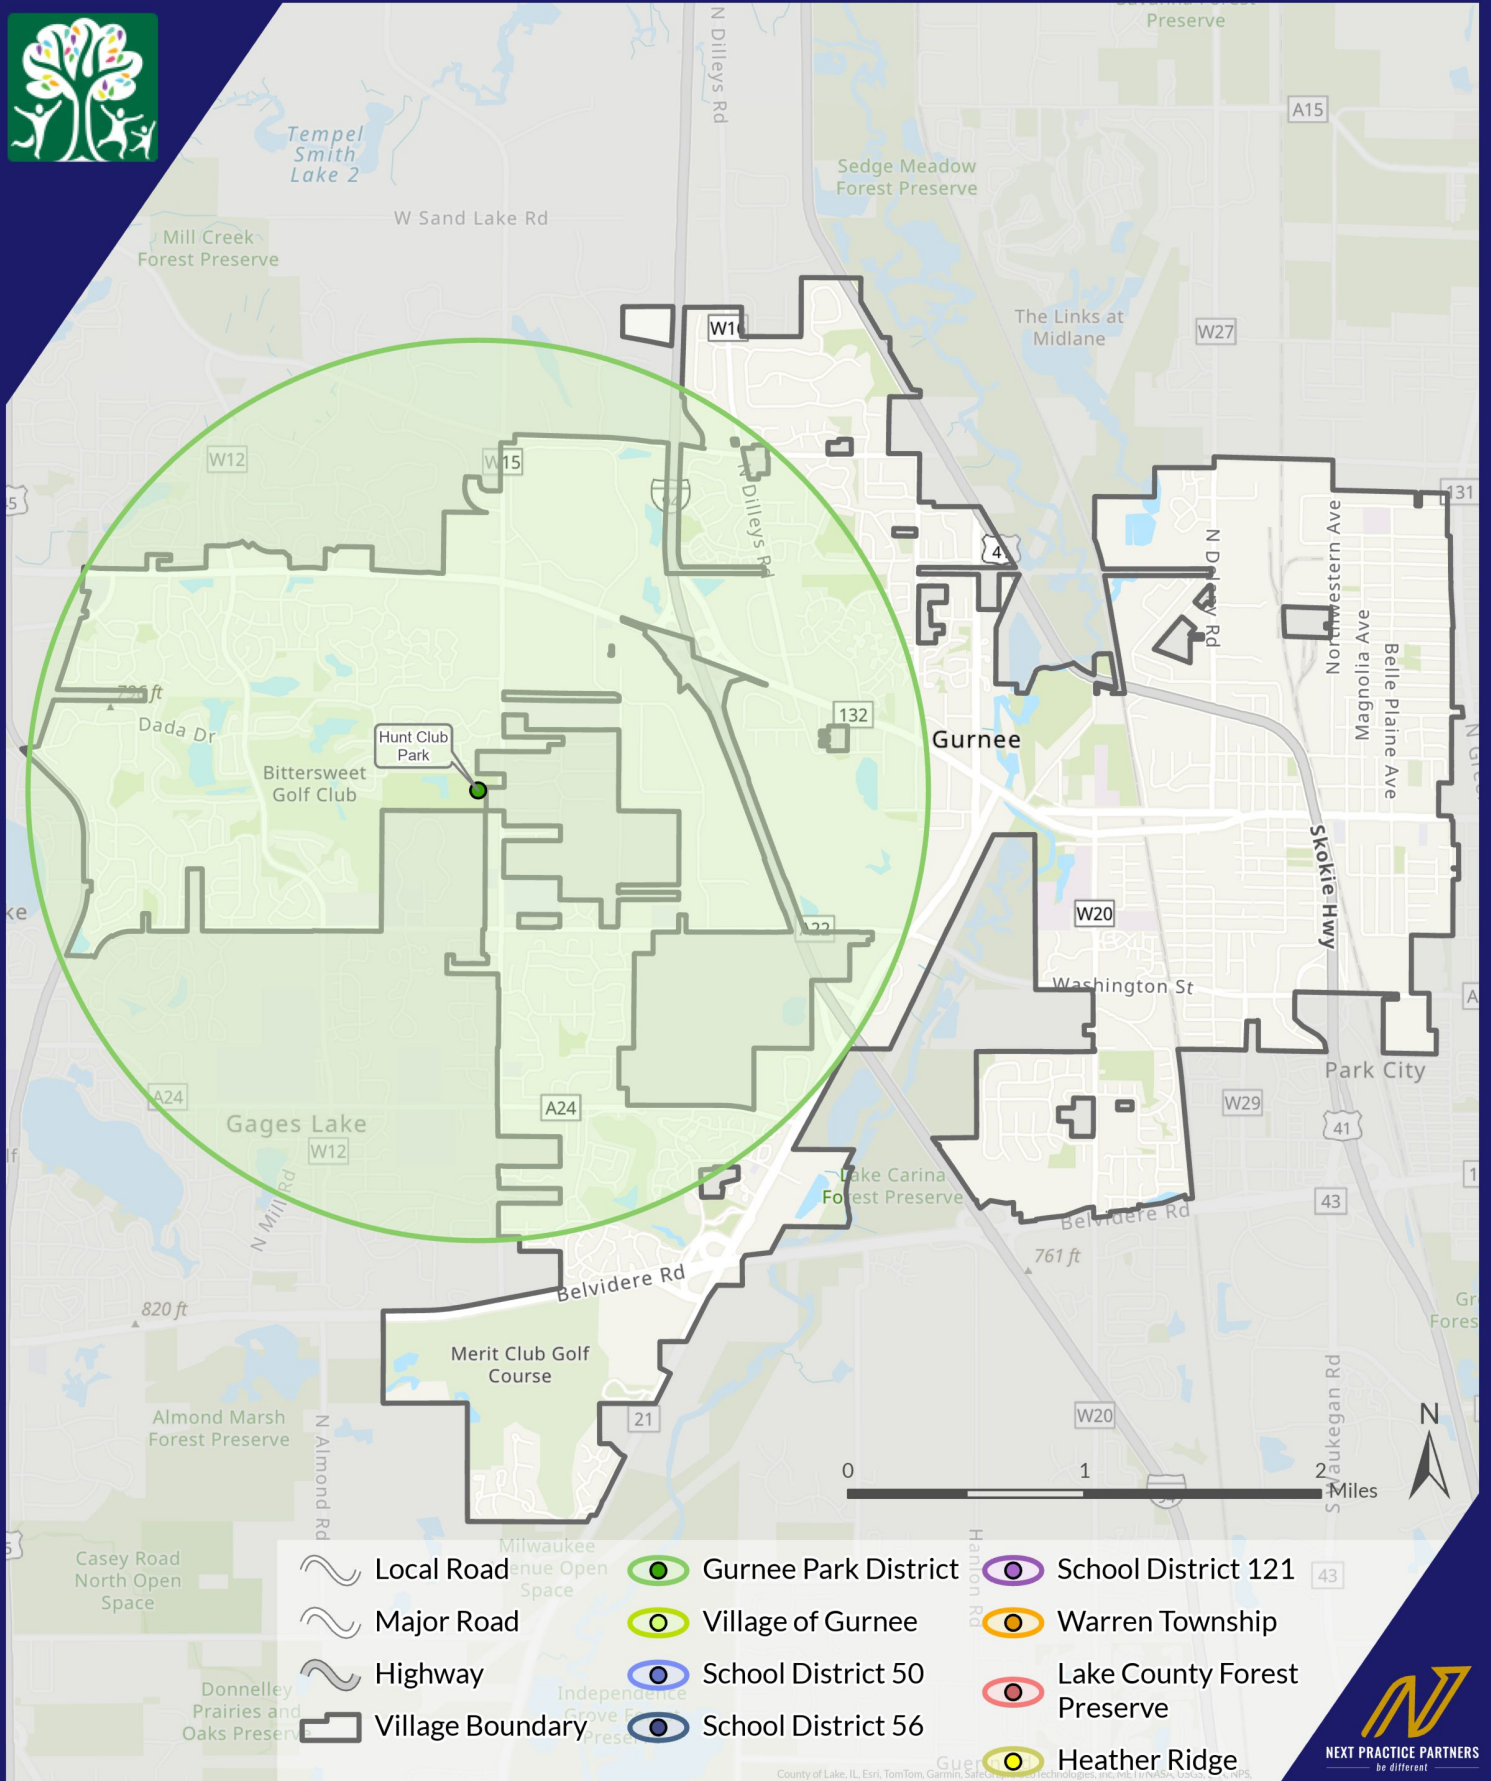

# Gurnee Park District

Spray Grounds / Splash Pads

Recommended Level: 1 Site / 20,000 People

-  Local Road
-  Major Road
-  Highway
-  Village Boundary
-  Gurnee Park District
-  Village of Gurnee
-  School District 50
-  School District 56
-  School District 121
-  Warren Township
-  Lake County Forest Preserve
-  Heather Ridge