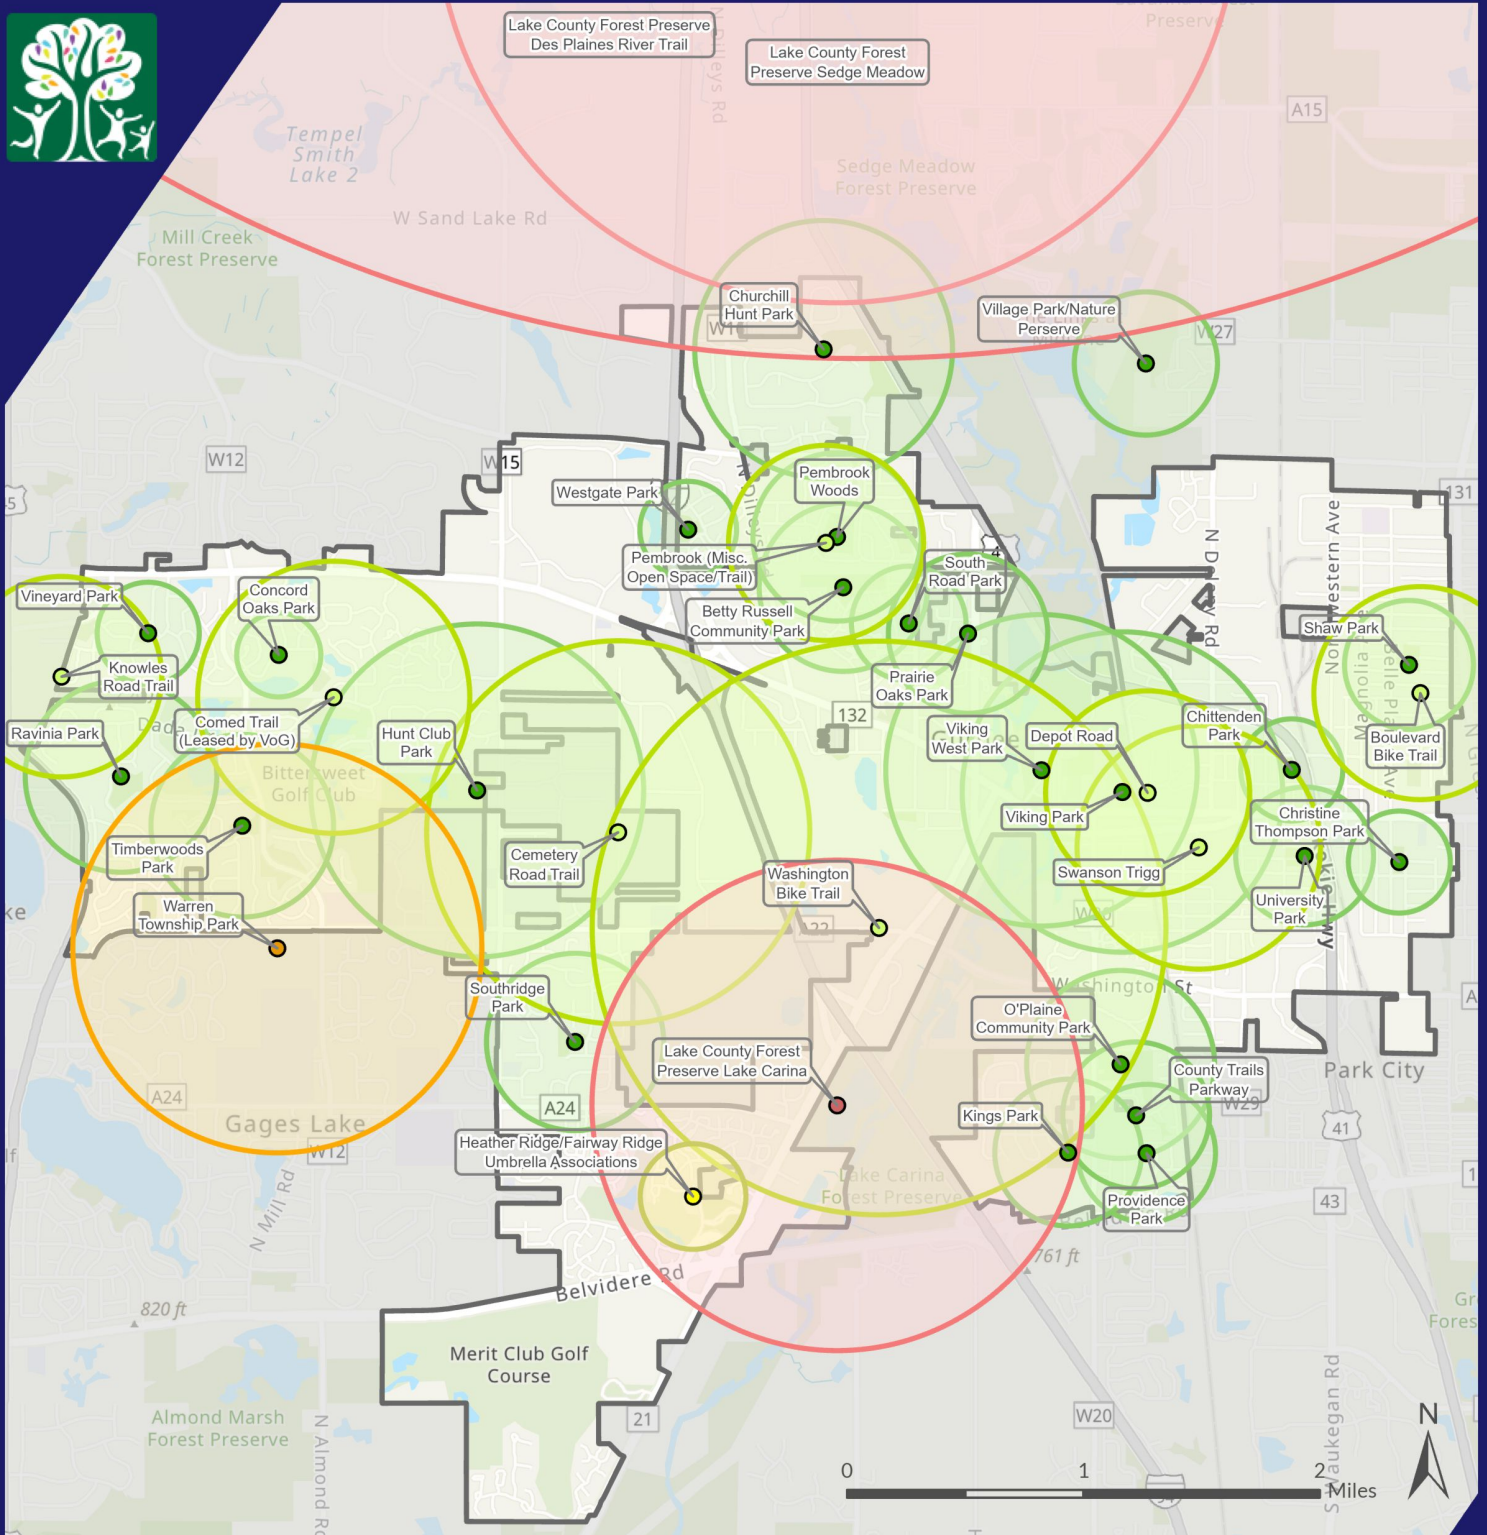

Gurnee Park District

Trails (Paved and Unpaved)

Recommended Level: 1 Mile / 1,000 People

- | | | | | | |
|--|------------------|--|----------------------|--|-----------------------------|
| | Local Road | | Gurnee Park District | | School District 121 |
| | Major Road | | Village of Gurnee | | Warren Township |
| | Highway | | School District 50 | | Lake County Forest Preserve |
| | Village Boundary | | School District 56 | | Heather Ridge |

County of Lake, IL, Esri, TomTom, Garmin, SatNav, GeoInformation, Microsoft, NASA, Garmin, Mapbox